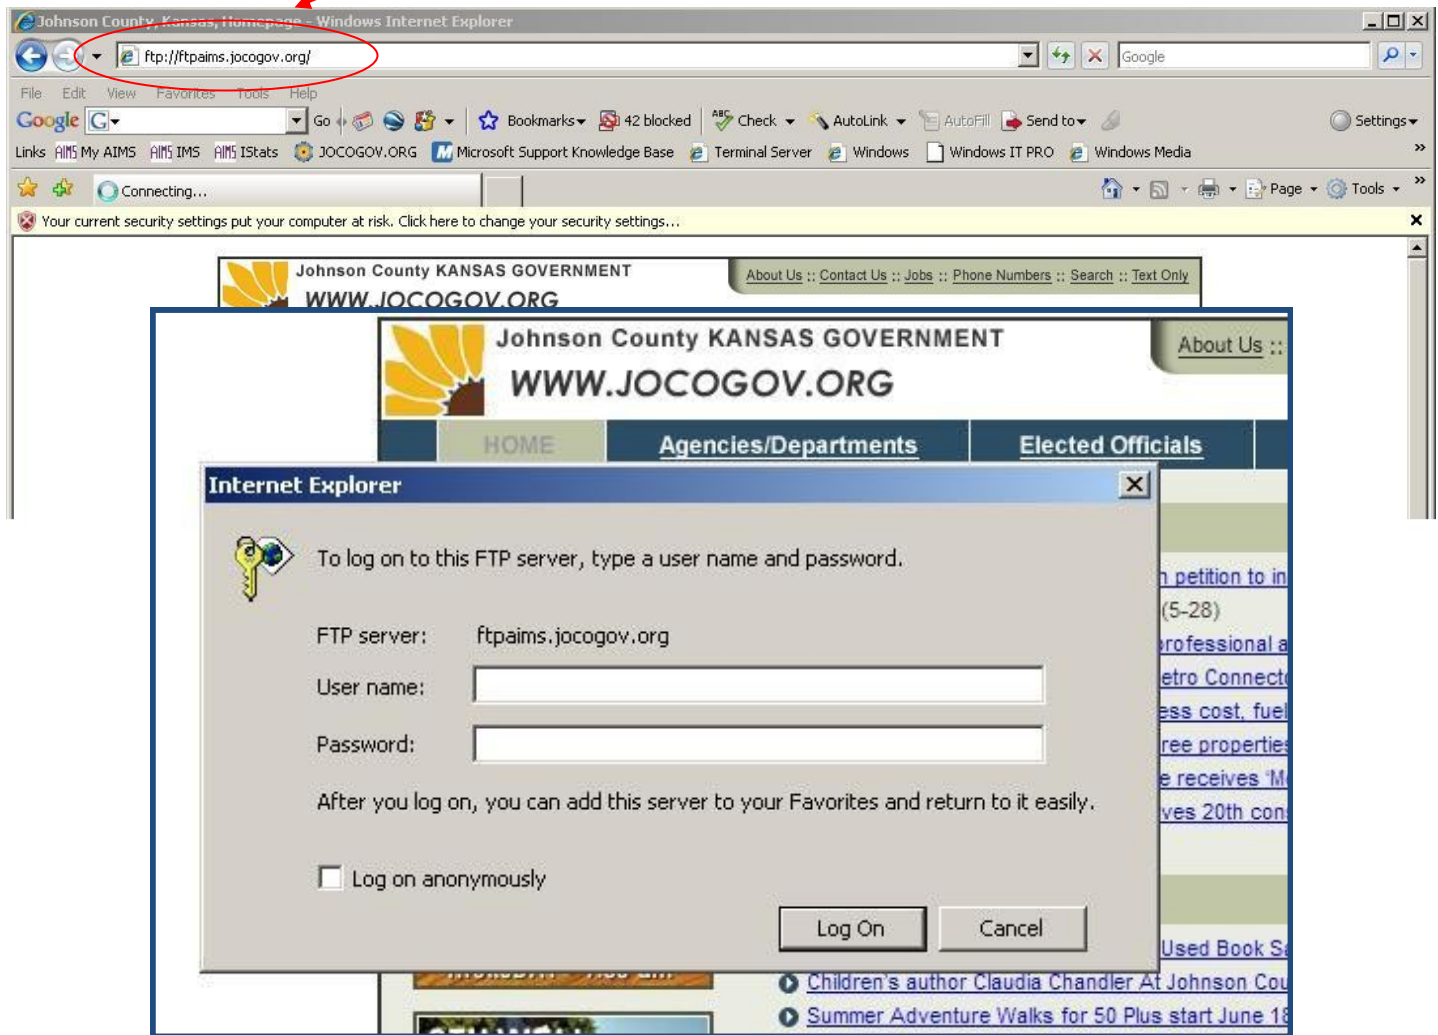

Instructions for accessing AIMS FTP site

Using Internet Explorer 7

The AIMS "File Transfer" (FTP) site is secure, so you will need a username and password to access your organization's files. Please contact the "Mapper of the Day" at [913-715-1600](tel:913-715-1600) or send an email to mapper@jocogov.org to acquire your login information.

<ftp://ftpaims.jocogov.org/>

After typing in the web address "ftp://ftpaims.jocogov.org" you will be prompted to enter the username and password that AIMS has assigned you.